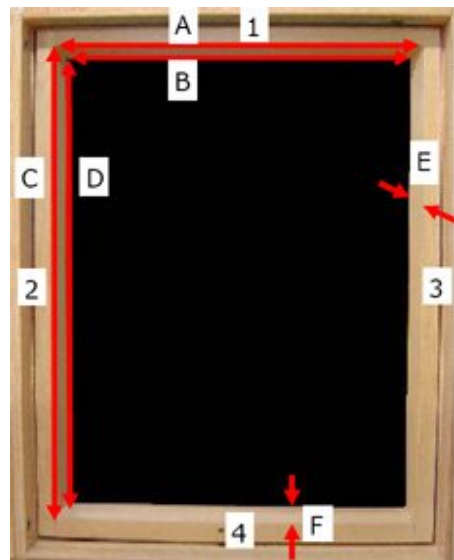

### Step 1

Motorized Y/N

Manufacturer (optional if known)

Code (optional)

Position of the handle (1/2/3/4)

Hinging Point: middle / top / side

What year was your skylight installed (approx)?

Dimension A - Width inside of the skylight

 mm

Dimension B - Width of visible glass

 mm

C Dimensions - Length inside of the skylight

 mm

D Dimensions - Height of visible glass

 mm

Size E - Depth timber side

 mm

Size F - Depth timber bottom

 mm